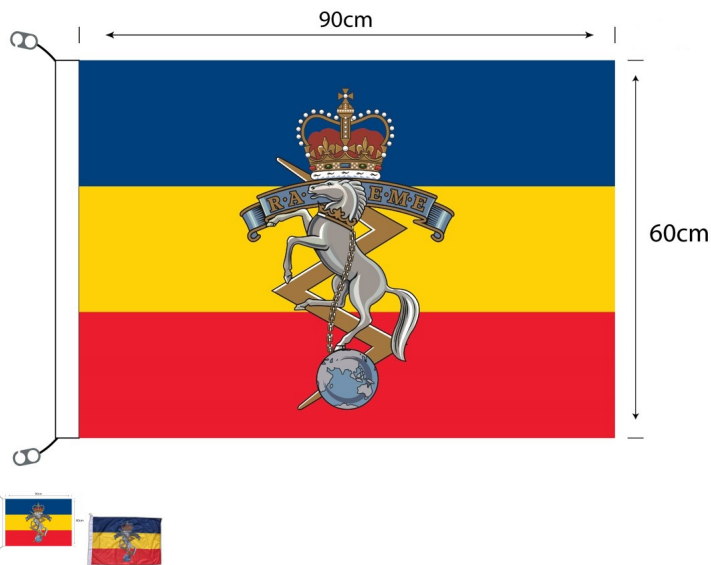

RAEME Large Tricolour Badge Flag

Large RAEME Tricolour with Corps Logo Flag

Rating: Not Rated Yet

Price

Salesprice with discount

Sales price \$ 20.00

Discount

On Order

[Ask a question about this product](#)

Description

RAEME Tricolour with Corps Logo 900mm x 600mm Flag.

Features:

- Outdoor Standard Flag
- Tricolour with Corps Badge
- 200D Polyester
- Printed Single Sided Reverse
- Header Left
- Rope Clips